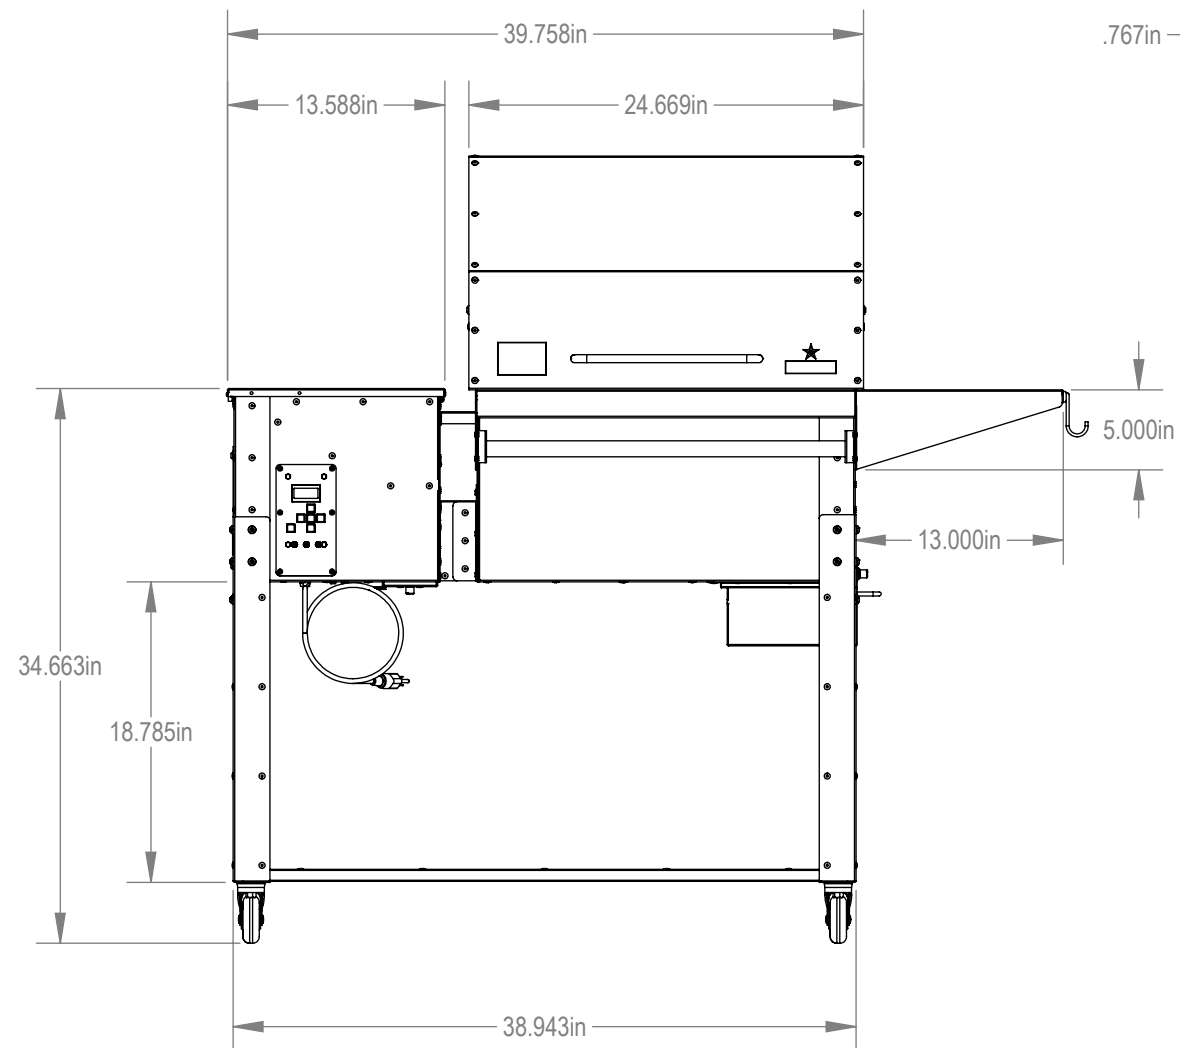

1 STAR GENERAL

Built-in dimensions

WITH LEGS ATTACHED:

WITH LEGS REMOVED: